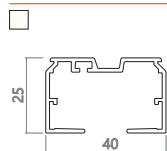

Controls		MIN	MAX	M C X	
Kedja		30	700	450	8,0

System colours
 white

i Price in the table includes vertical blind with rail in white colour, without fabric/slats PVC, with with clip type brackets and runners, controlled by cord, tilting by chain. PVC slats are delivered without chain. Bottom metal chain is available on order with surcharge. In order please put total dimensions of a product. The slat overlaps are constant and do not depend on the dimensions of the system.

! Slight differences between shades and fabric's patterns and blind components are permitted. To prevent blind mechanism's failure, slats should be rotated only to perceptible resistance.

! Produkten tillverkas först efter att samtliga mått och uppgifter blivit noggrant avstämda

Skena dimensioner

skena