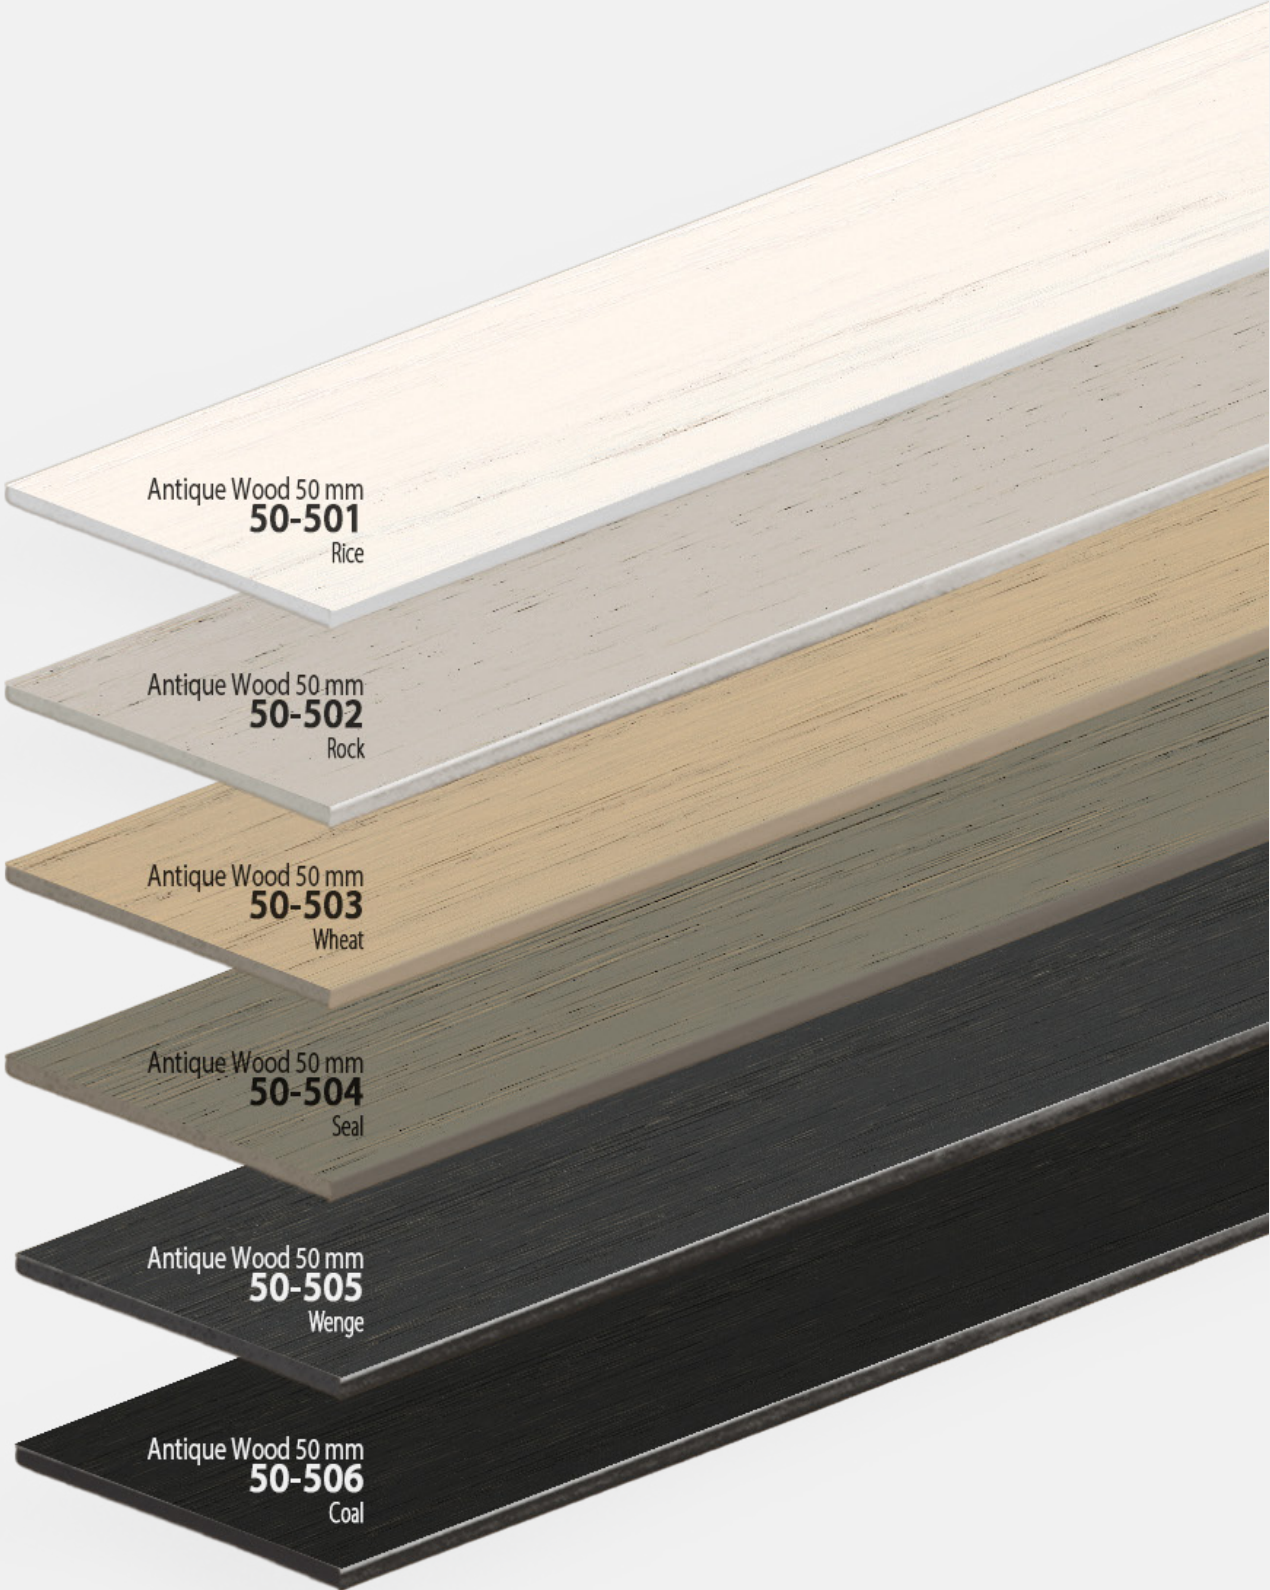

Wood/Bamboo 50mm

Antique Wood 50mm

Classic Wood 50mm

Classic Wood 50 mm
5010
Natural

Classic Wood 50 mm
5011
Maple

Classic Wood 50 mm
5012
Light Oak

Classic Wood 50 mm
5027
Smoke Grey

Classic Wood 50 mm
5013
Cherry Wood

Classic Wood 50 mm
5014
Tiger Eye

Classic Wood 50 mm
5015
Mahogany

Classic Wood 50 mm
5024
Nut

Classic Wood 50 mm
5022
Ebony

Simple Wood 50mm

Simple Wood 50mm
5020
White

Simple Wood 50mm
5081
Pearl

Simple Wood 50mm
5085
Croissant

Simple Wood 50mm
5083
Sand

Simple Wood 50mm
5086
Limestone

Simple Wood 50mm
5087
Cloud

Simple Wood 50mm
5089
Charcoal

Simple Wood 50mm
5021
Black

Faux Wood 50mm

venetian blinds