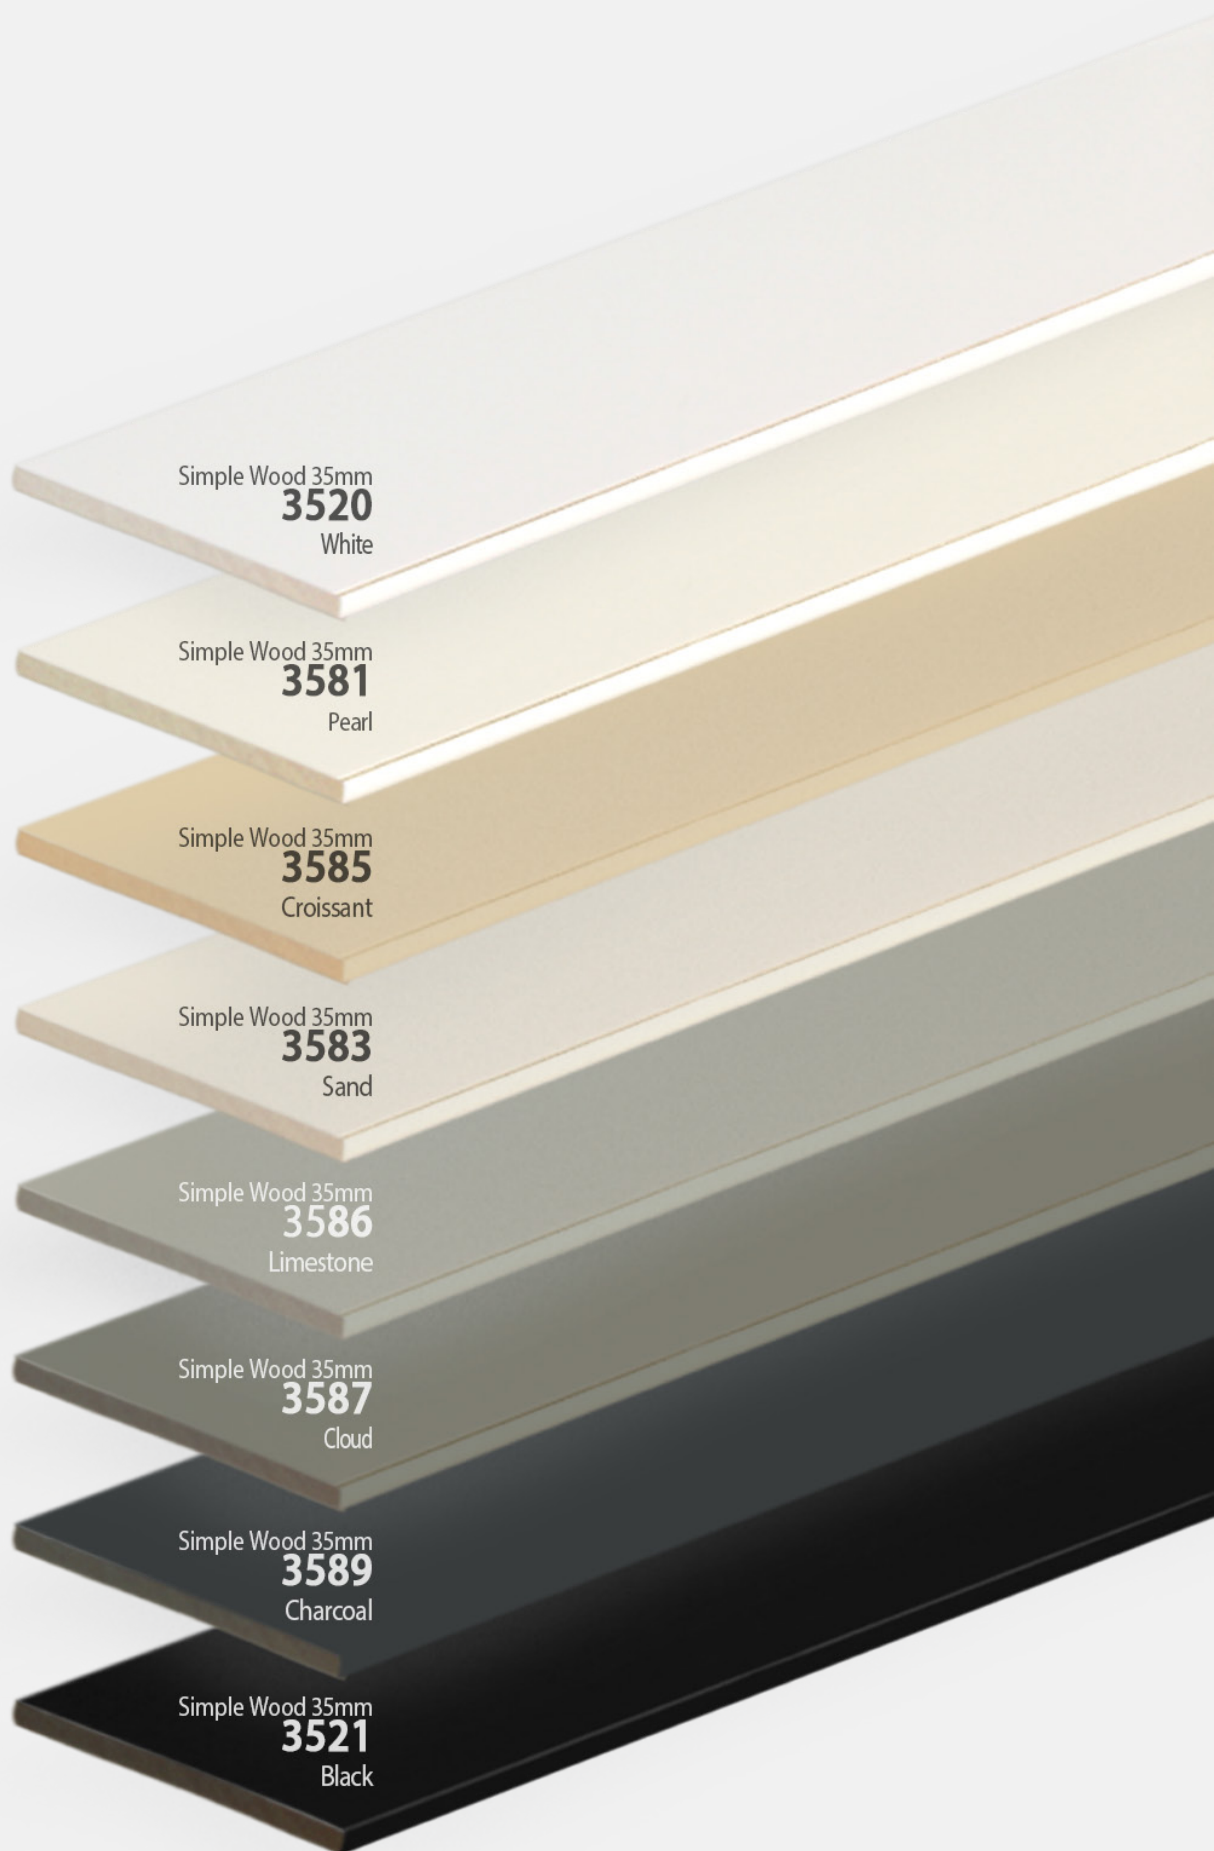

Simple Wood 35mm

Simple Wood 35mm
3520
White

Simple Wood 35mm
3581
Pearl

Simple Wood 35mm
3585
Croissant

Simple Wood 35mm
3583
Sand

Simple Wood 35mm
3586
Limestone

Simple Wood 35mm
3587
Cloud

Simple Wood 35mm
3589
Charcoal

Simple Wood 35mm
3521
Black