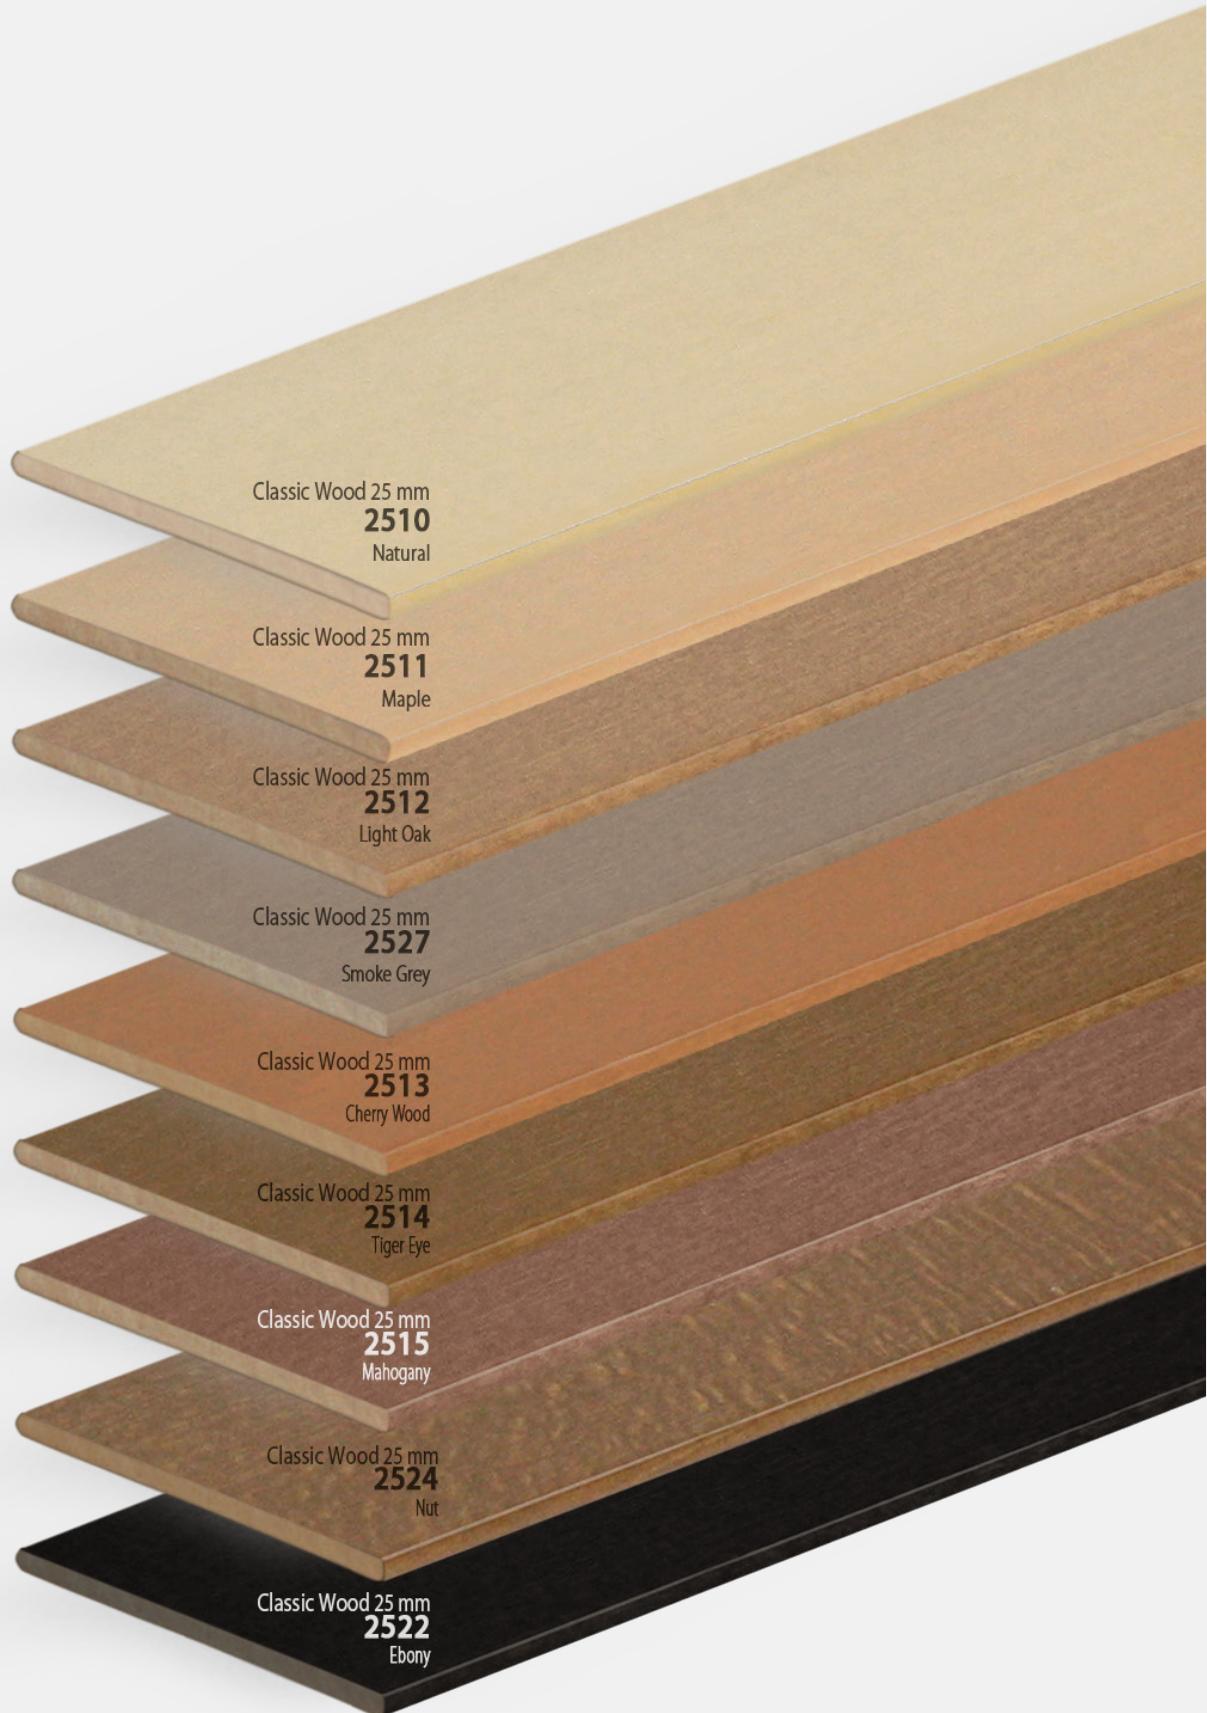

# Classic Wood 25mm

# Simple Wood 25mm

# Wood/Bamboo 25mm