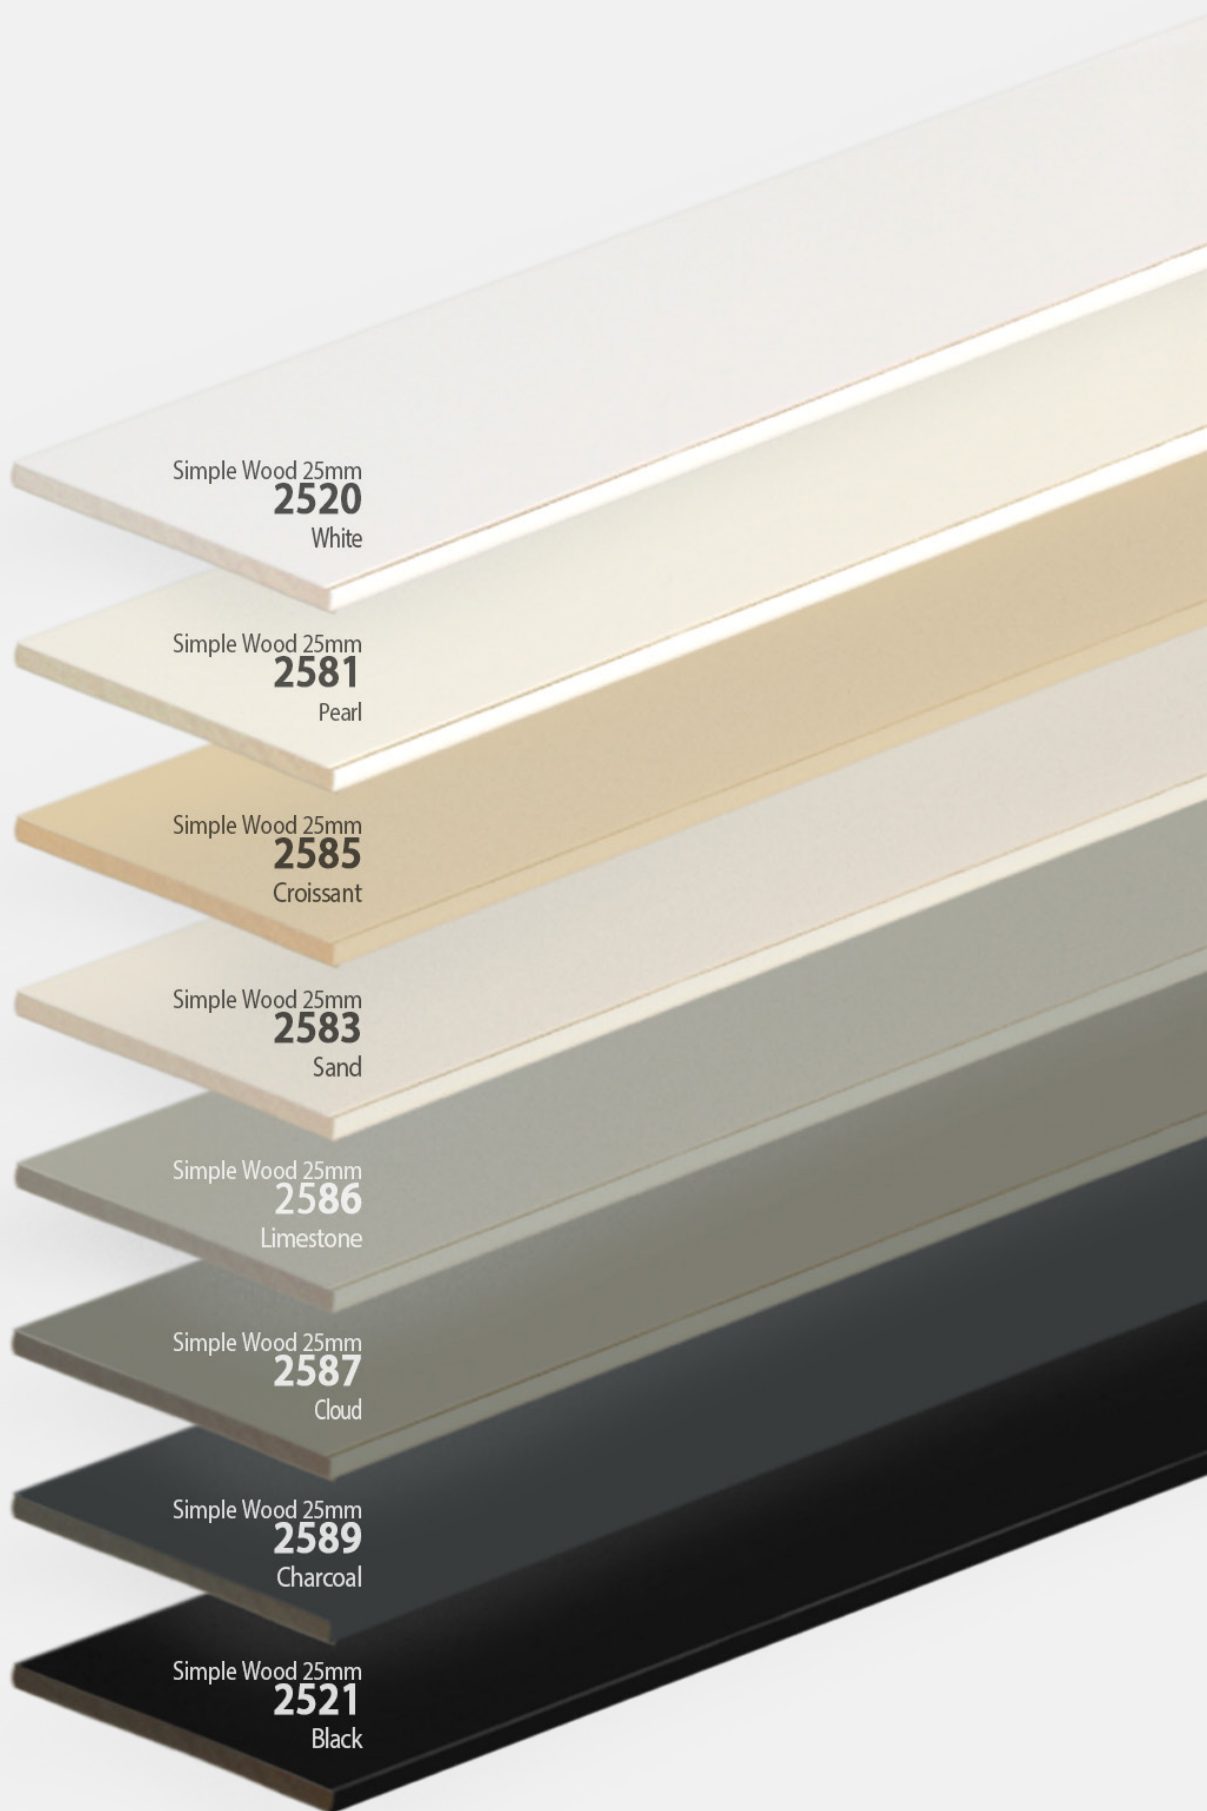

# Classic Wood 25mm

# Simple Wood 25mm

# Wood/Bamboo 25mm