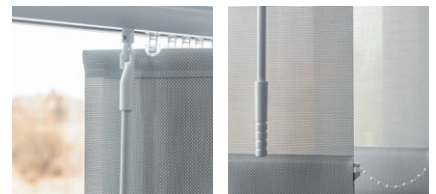

Controls				Controls				System colours			
Chain	MIN	MAX	M O X	Wand	MIN	MAX	M O X	white	anodized	black	
	30	575	450	8,0	30	575	450	8,0			

i Price in the table includes vertical blind with round rail in white colour, without fabric/slats PVC, with clip type brackets and runners, controlled by cord, tilting by chain. PVC slats are delivered without chain. Bottom metal chain is available on order with surcharge.

Rail dimensions

round rail

Runners

type H - replaceable hook

Brackets

clip bracket (standard)

clip bracket for suspended ceiling

Wand

It is possible to control and also to tilt slats using the same wand. Option offered without surcharge, only with straight rail, in white colour only.

Adjustable extension

80/120

95/155

Cord weight

Adjustable slat height

It is possible to manually adjust the height of each slat. The fabric is slidden into special slat hanger and fixed with the rod, surplus may be cut. Slat hanger available in white colour only. Option offered with surcharge.