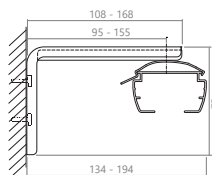

It is possible to control and also to tilt slats using the same wand. Option offered without surcharge, only with straight rail, in white colour only.

Adjustable extension

80/120

95/155

Cord weight

Adjustable slat height

It is possible to manually adjust the height of each slat. The fabric is slidden into special slat hanger and fixed with the rod, surplus may be cut. Slat hanger available in white colour only. Option offered with surcharge.