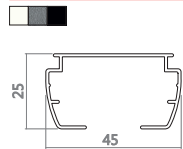

Rail dimensions

round rail