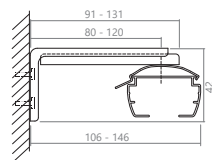

Rail dimensions

round rail

Runners

type H - replaceable hook

Brackets

clip bracket (standard)

clip bracket for suspended ceiling

Wand

It is possible to control and also to tilt slats using the same wand. Option offered without surcharge, only with straight rail, in white colour only.

Adjustable extension

80/120

95/155

Cord weight

Adjustable slat height