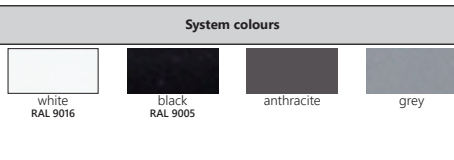

Control	Minimum dimensions		Maximum dimensionse	
	(W) MIN	(H) MIN	(W) MAX	(H) MAX
Chain	40	30	300	260
Motor DC	45	30	300	260

i Price in the table includes blind type R4 with chain control.

! In Child Safety option the chain mechanism extends 1,7 cm beyond fabric outline.