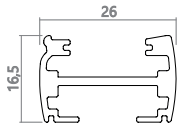

Typ	Minimum dimensions		Maximum dimensionse		Available fabric types	System colours				Fitting
	(W) MIN	(H) MIN	(W) MAX	(H) MAX		white RAL 9016	black RAL 9005	anthracite	grey	
R1	15	30	230	260	PF HC					vertical
R2	15	30	200	260						

i Price in the table includes blind type R1 controlled with cord.
Pleated blind type R2 check surcharge.

Profile

Brackets

type A (universal)

type B (ceiling)

Blind height / Package height

R1		R2	
50 cm	5 cm	50 cm	7 cm
100 cm	6 cm	100 cm	8 cm
150 cm	7 cm	150 cm	9 cm
200 cm	8 cm	200 cm	10 cm
260 cm	9 cm	260 cm	11 cm